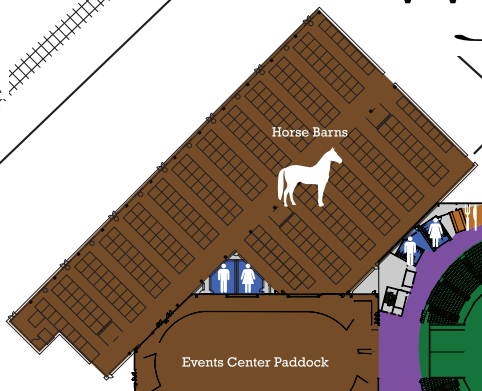

NATION

THE YARDS

NATIONAL WESTERN Stock Show

3RD FLOOR

The CFC take place in the Beef Palace Auction Area: Enter in the main entrance, Go through the Hall of Education, and down the stairs

North Food Court

2ND FLOOR

1ST FLOOR

South Food Court

46TH AVE

WALKWAY

E 47TH AVE

HUMBOLDT ST

FRANKLIN ST