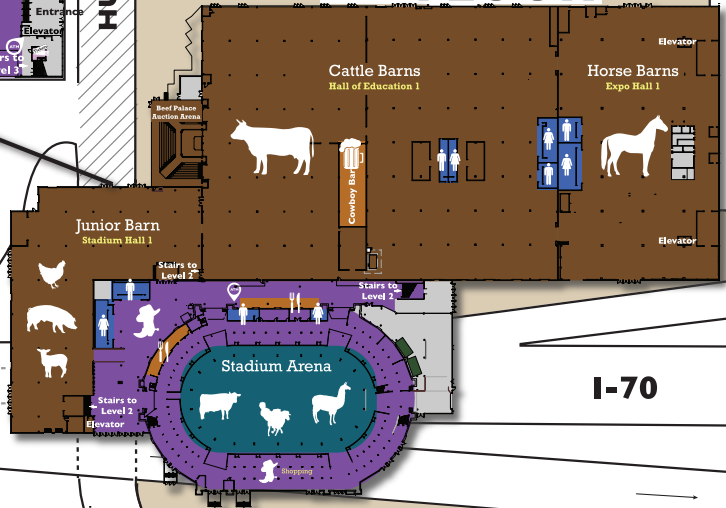

NATION

THE YARDS

NATIONAL WESTERN Stock Show

3RD FLOOR

The CFC take place in the Beef Palace Auction Area: Enter in the main entrance, Go through the Hall of Education, and down the stairs

North Food Court

2ND FLOOR

1ST FLOOR

South Food Court

46TH AVE

WALKWAY

E 47TH AVE

HUMBOLDT ST

FRANKLIN ST