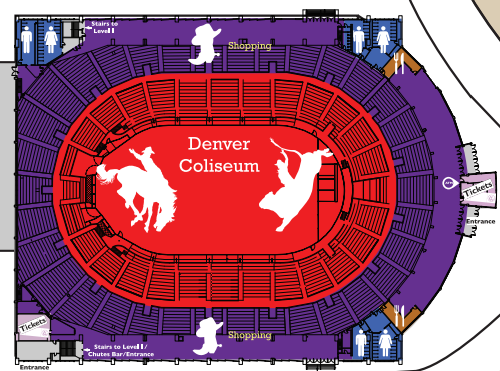

McFARLAND DR

44TH STREET