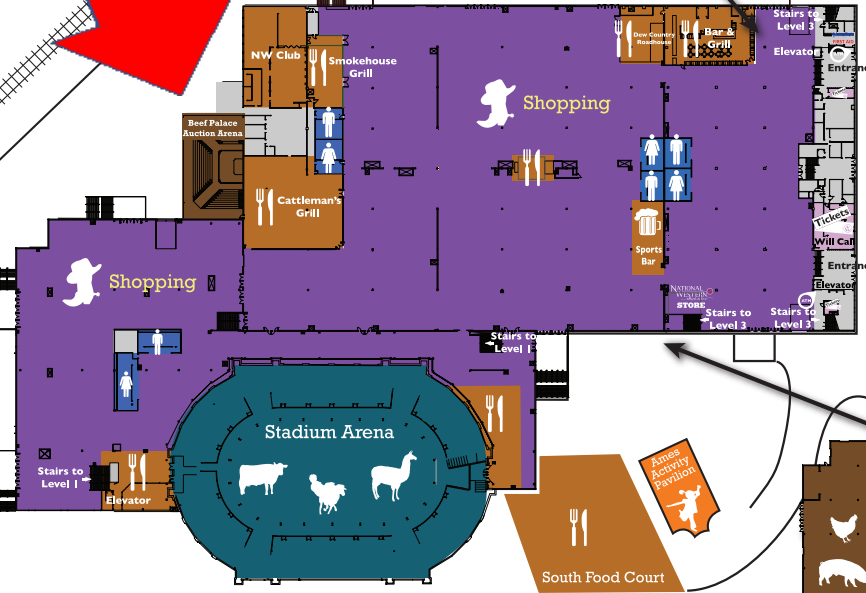

NATION

THE YARDS

NATIONAL WESTERN Stock Show

3RD FLOOR

The CFC take place in the Beef Palace Auction Area: Enter in the main entrance, Go through the Hall of Education, and down the stairs

North Food Court

2ND FLOOR

1ST FLOOR

South Food Court

46TH AVE

WALKWAY

E 47TH AVE

HUMBOLDT ST

FRANKLIN ST