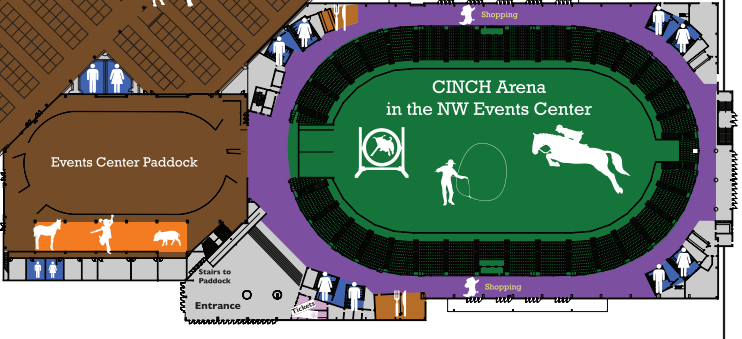

NATION

THE YARDS

NATIONAL WESTERN Stock Show

3RD FLOOR

The CFC take place in the Beef Palace Auction Area: Enter in the main entrance, Go through the Hall of Education, and down the stairs

North Food Court

2ND FLOOR

1ST FLOOR

South Food Court

46TH AVE

WALKWAY

E 47TH AVE

HUMBOLDT ST

FRANKLIN ST