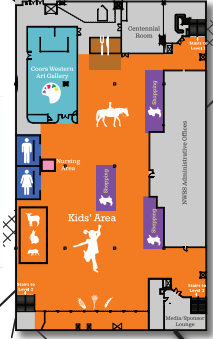

NATION

THE YARDS

NATIONAL WESTERN Stock Show

3RD FLOOR

The CFC take place in the Beef Palace Auction Area: Enter in the main entrance, Go through the Hall of Education, and down the stairs

North Food Court

2ND FLOOR

1ST FLOOR

South Food Court

46TH AVE

WALKWAY

E 47TH AVE

HUMBOLDT ST

FRANKLIN ST